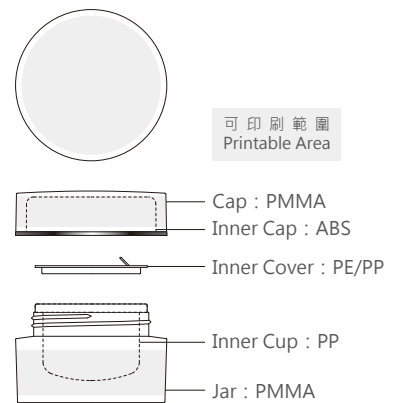

KN series

編號 ITEM NO.	容量 VOLUME	備註 REMARKS	配件 ACCESSORIES
KN15	15 ml / 0.53 oz	Exchange with 20 ml	-
KN30	30 ml / 1.06 oz	Exchange with 25 ml	Conical / Aluminum / Single Wall ABS Cap
KN50	50 ml / 1.76 oz	Exchange with 60 ml	Conical / Aluminum Cap
KN100	100 ml / 3.53 oz	-	Conical / Aluminum Cap
KN150	150 ml / 5.29 oz	Exchange with 100 ml	-
KN200	200 ml / 7.05 oz	-	-

可客製化項目 CUSTOMIZED OPTIONS	
射出客製顏色 Color Injection	●
噴漆 Spray Paint Color	●
電鍍 Metallization	
燙金 / 滾邊 Hot Stamping	●
印刷 Silk Screen Printing	●

※可替換不同類型的上蓋，請參閱下方配件列表。Cap can exchange with different options as list "ACCESSORIES".

配件 ACCESSORIES