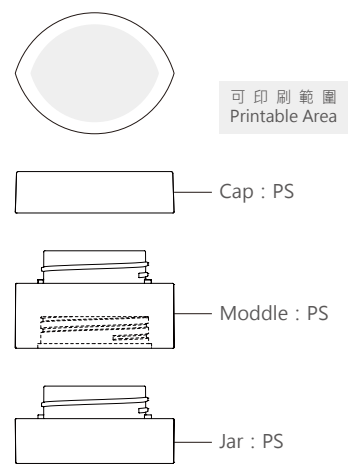

BO series

編號 ITEM NO.	容量 VOLUME	備註 REMARKS	配件 ACCESSORIES
BO05-1	5 ml / 0.18 oz	Cap + Base	N / A
BO05-2	5 ml / 0.18 oz	Cap + Middle	N / A
BO05-3	10 ml / 0.35 oz	Cap + Middle + Base	N / A

可客製化項目 CUSTOMIZED OPTIONS	
射出客製顏色 Color Injection	●
噴漆 Spray Paint Color	●
電鍍 Metallization	
燙金 Hot Stamping	●
印刷 Silk Screen Printing	●

※連結式化妝盒，可依照所需求數目連結組合，Allows you to connect as many as you want. (By middle part)