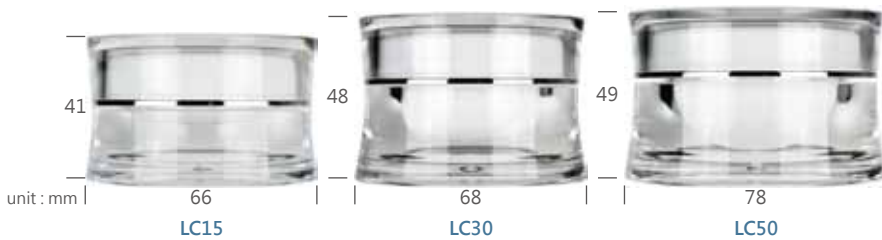

配件 ACCESSORIES

Straight Cap

Conical Cap

Aluminum Cap

Single Wall ABS Cap

LC series

編號 ITEM NO.	容量 VOLUME	備註 REMARKS	配件 ACCESSORIES
LC15	15 ml / 0.53 oz	Exchange with 20 & 25 ml	Straight / Aluminum Cap
LC30	30 ml / 1.06 oz	Exchange with 15 & 20 & 25 ml	Straight / Aluminum / Single Wall ABS Cap
LC50	50 ml / 1.76 oz	Exchange with 60 ml	Straight / Aluminum Cap