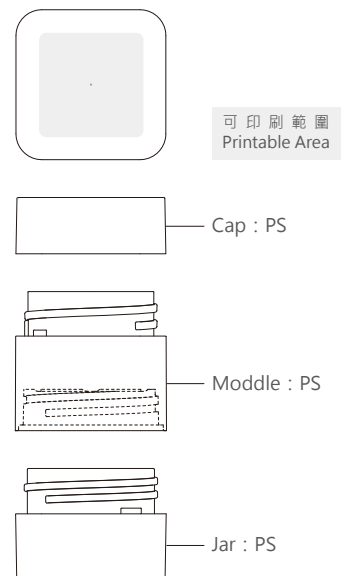

BQ series

編號 ITEM NO.	容量 VOLUME	備註 REMARKS	配件 ACCESSORIES
BQ05-1	5 ml / 0.18 oz	Cap + Base	N / A
BQ05-2	5 ml / 0.18 oz	Cap + Middle	N / A
BQ05-3	10 ml / 0.35oz	Cap + Middle + Base	N / A

可客製化項目 CUSTOMIZED OPTIONS	
射出客製顏色 Color Injection	●
噴漆 Spray Paint Color	●
電鍍 Metallization	
燙金 Hot Stamping	●
印刷 Silk Screen Printing	●

※ 連結式化妝盒，可依照所需求數目連結組合。Allows you to connect as many as you want. (By middle part)