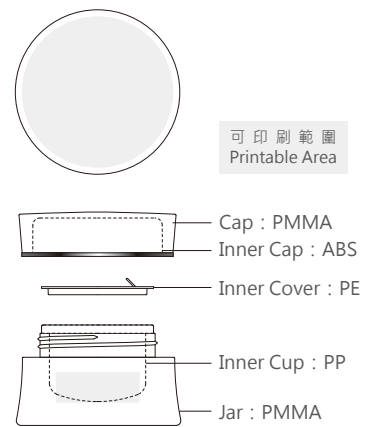

配件 ACCESSORIES

Straight Cap

Conical Cap

Aluminum Cap

Single Wall ABS Cap

LC series

編號 ITEM NO.	容量 VOLUME	備註 REMARKS	配件 ACCESSORIES
LC15	15 ml / 0.53 oz	Exchange with 20 & 25 ml	Straight / Aluminum Cap
LC30	30 ml / 1.06 oz	Exchange with 15 & 20 & 25 ml	Straight / Aluminum / Single Wall ABS Cap
LC50	50 ml / 1.76 oz	Exchange with 60 ml	Straight / Aluminum Cap